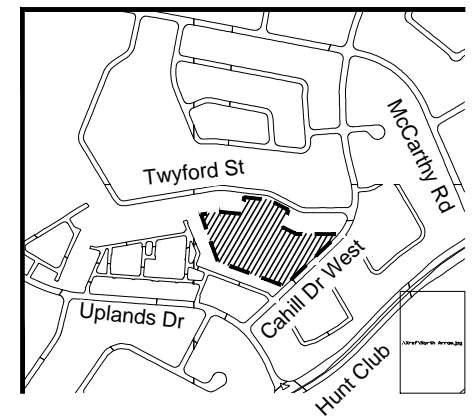

KEY	QTY/ QTE	SPECIES/ ESPÈCES	SIZE/ GROSSEUR	M.C.
	40	Sugar maple	100cmPT	306600
	20	Serviceberry	50cmPT	306731
	20	White Birch	100cmPT	306611
	40	Hackberry	100cmPT	306620
	20	White Pine	100cmPT	306678
	10	Bur Oak	100cmPT	306691
	20	Speckled Alder	50cmPT	306729
	20	Elderberry	50cmPT	306746
	10	Sumac	50cmPT	306744

KEY MAP:

LOCATION / EMBLEMMENT: Cahill Park	
ADDRESS / ADRESSE: 206 Twyford St	
CROSS STREET 1 / INTERSECTION 1: Cahill Dr W	CROSS STREET 2 / INTERSECTION 2: ---
ENTRANCE / ENTRÉE: Cahill Dr W	

PLANTING SEASON / SAISON D EPLANTATION: FALL 2019
WARD / QUARTIER: 16
PROJECT / PROJET: National Tree Day